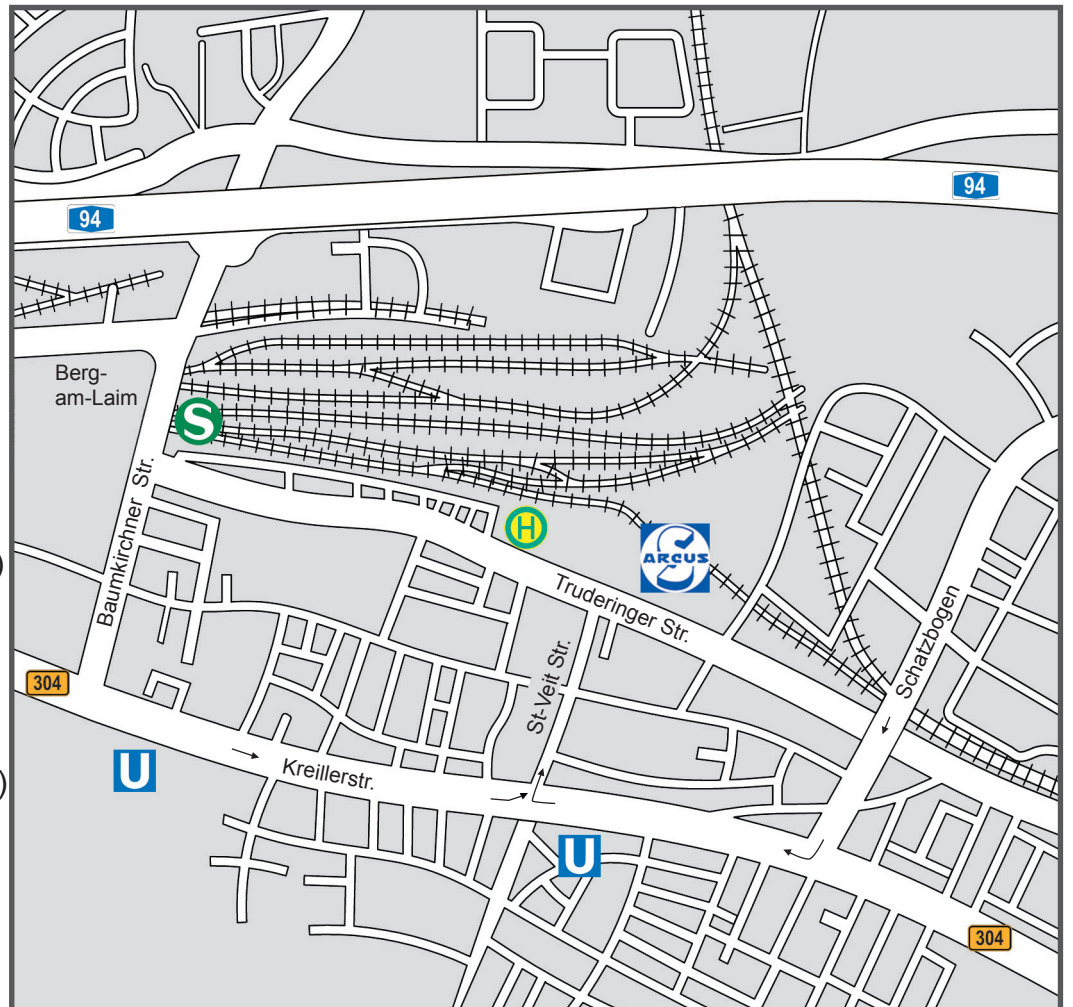

 Suburban train  
(S-Bahn line S2 and S4)

 Underground  
(U-Bahn line U2)

 National highway (B304)

 Motorway (A94)

 Bus line (146)

We are looking forward to your visit and wish you pleasant journey.

### A8 (Stuttgart)

On motorway junction München-West (81) change from A8 to A99, direction Lindau, Garmisch. Follow the A99 for 7 km. On motorway interchange München-Süd-West (4) change from A99 to A96, direction München-Zentrum, Garmisch, München-Sendling. Follow the A96 for 9 km. Now you pass the entrance of München. Leave the A96 at connection (39) in direction Salzburg, Messe, ICM, Passau, München-Sendling and drive to Garmischer Strasse, Mittlerer Ring (B2R). Stay on this road for 11 km. Then leave Mittlerer Ring (B2R) and turn half right into Schlüsselbergstrasse. Stay on this road for 650 m. Then leave Schlüsselbergstrasse and turn right into Berg-am-Laim-Strasse (B304). Stay on this road for 1.7 km. Then turn left into St-Veit-Strasse. Stay on this road for 515 m. Then leave St-Veit-Strasse and turn right into Truderinger Strasse. After 10 m turn left into our premises and use our on-site parking.

### A9 (Nürnberg)

Drive to junction München-Schwabing (76) in direction Messe, ICM, Passau, and drive onto Schenkendorfstrasse, Mittlerer Ring (B2R). Stay on this road for 5.6 km. Then leave Mittlerer Ring (B2R) and turn left into Prinzregentenstrasse. Stay on this road for 400 m. Then turn right into Truderinger Strasse and stay on this road for 2.5 km. Then turn left into our premises and use our on-site parking.

### München Main Station

Inside the train station use the escalator downwards to underground train line U2 and chose direction Messestadt-Ost. Disembark the train at the 10th stop "Kreillerstrasse". Walk on St-Veit-Strasse for 500 m up to Truderinger Strasse. When you cross the road you will be right in front of our premises.