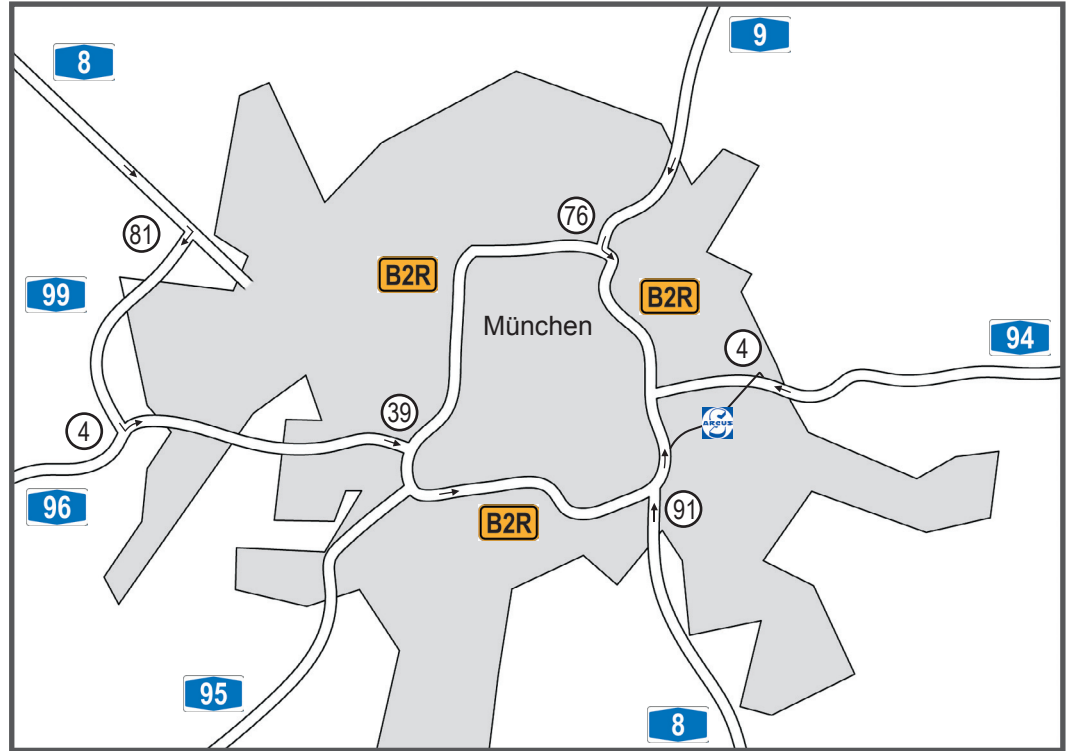

 Suburban train  
(S-Bahn line S2 and S4)

 Underground  
(U-Bahn line U2)

 National highway (B304)

 Motorway (A94)

 Bus line (146)

We are looking forward to your visit and wish you pleasant journey.

### A8 (Stuttgart)

On motorway junction München-West (81) change from A8 to A99, direction Lindau, Garmisch. Follow the A99 for 7 km. On motorway interchange München-Süd-West (4) change from A99 to A96, direction München-Zentrum, Garmisch, München-Sendling. Follow the A96 for 9 km. Now you pass the entrance of München. Leave the A96 at connection (39) in direction Salzburg, Messe, ICM, Passau, München-Sendling and drive to Garmischer Strasse, Mittlerer Ring (B2R). Stay on this road for 11 km. Then leave Mittlerer Ring (B2R) and turn half right into Schlüsselbergstrasse. Stay on this road for 650 m. Then leave Schlüsselbergstrasse and turn right into Berg-am-Laim-Strasse (B304). Stay on this road for 1.7 km. Then turn left into St-Veit-Strasse. Stay on this road for 515 m. Then leave St-Veit-Strasse and turn right into Truderinger Strasse. After 10 m turn left into our premises and use our on-site parking.

### A9 (Nürnberg)

Drive to junction München-Schwabing (76) in direction Messe, ICM, Passau, and drive onto Schenkendorfstrasse, Mittlerer Ring (B2R). Stay on this road for 5.6 km. Then leave Mittlerer Ring (B2R) and turn left into Prinzregentenstrasse. Stay on this road for 400 m. Then turn right into Truderinger Strasse and stay on this road for 2.5 km. Then turn left into our premises and use our on-site parking.

### München Main Station

Inside the train station use the escalator downwards to underground train line U2 and chose direction Messestadt-Ost. Disembark the train at the 10th stop "Kreillerstrasse". Walk on St-Veit-Strasse for 500 m up to Truderinger Strasse. When you cross the road you will be right in front of our premises.